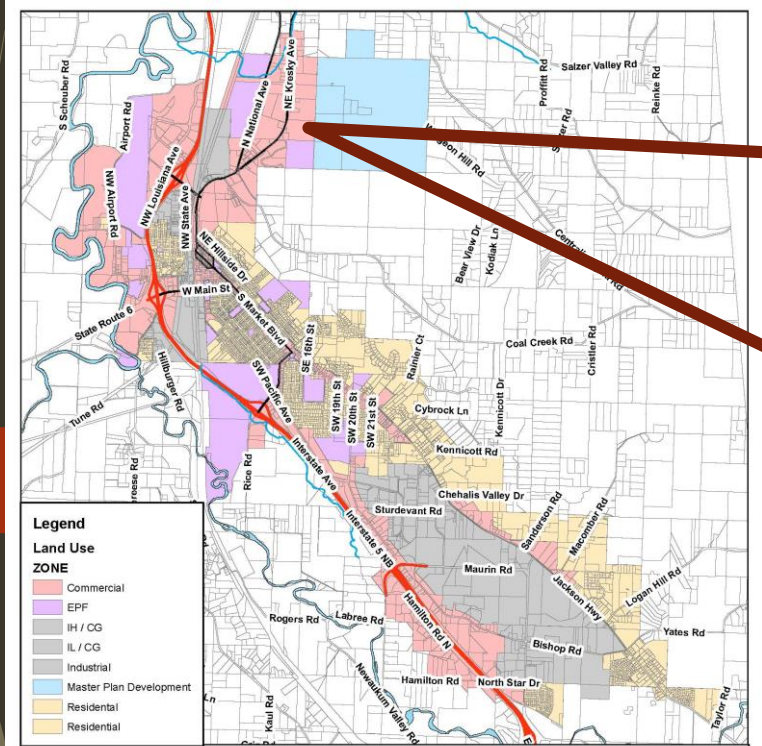

2019 Chehalis Comprehensive Plan Update

September 14, 2020

Legend

Land Use

ZONE

- Commercial
- EPF
- IH / CG
- IL / CG
- Industrial
- Master Plan Development
- Residential
- Residential

Proposed City of Chehalis Land Use Map

Updated: September 9, 2020

Proposed City of Chehalis Land Use Map

Updated: September 9, 2020

Thank You for your time.

Questions???