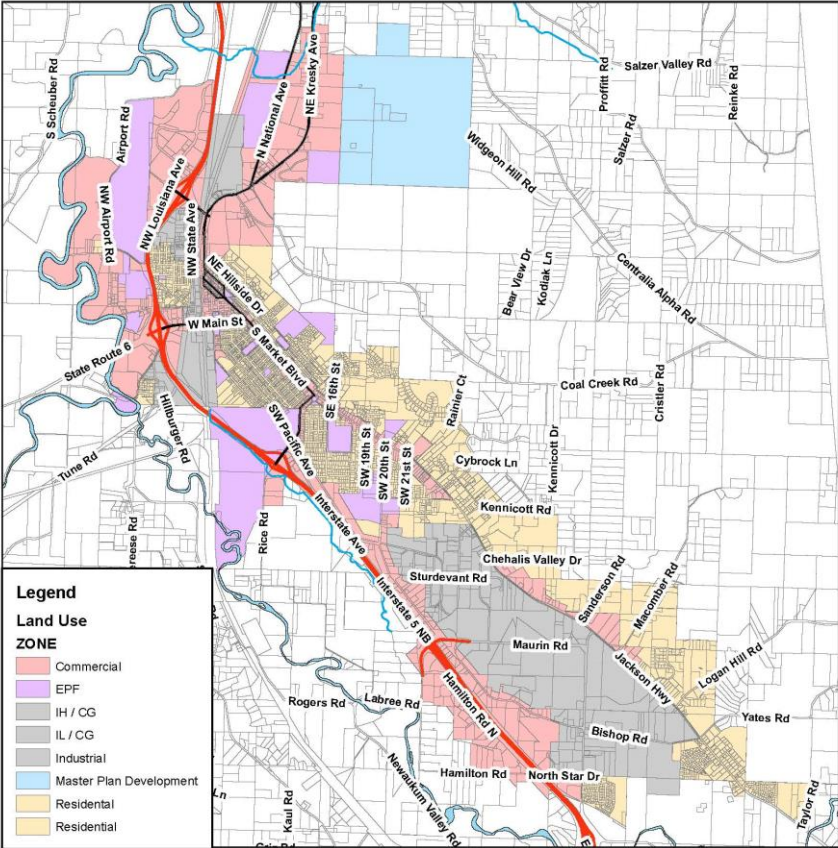

2019 Chehalis Comprehensive Plan Update

September 14, 2020

Legend

Land Use

ZONE

- Commercial
- EPF
- IH / CG
- IL / CG
- Industrial
- Master Plan Development
- Residential
- Residential

Proposed City of Chehalis Land Use Map

Updated: September 9, 2020

Proposed City of Chehalis Land Use Map

Updated: September 9, 2020

Thank You for your time.

Questions???