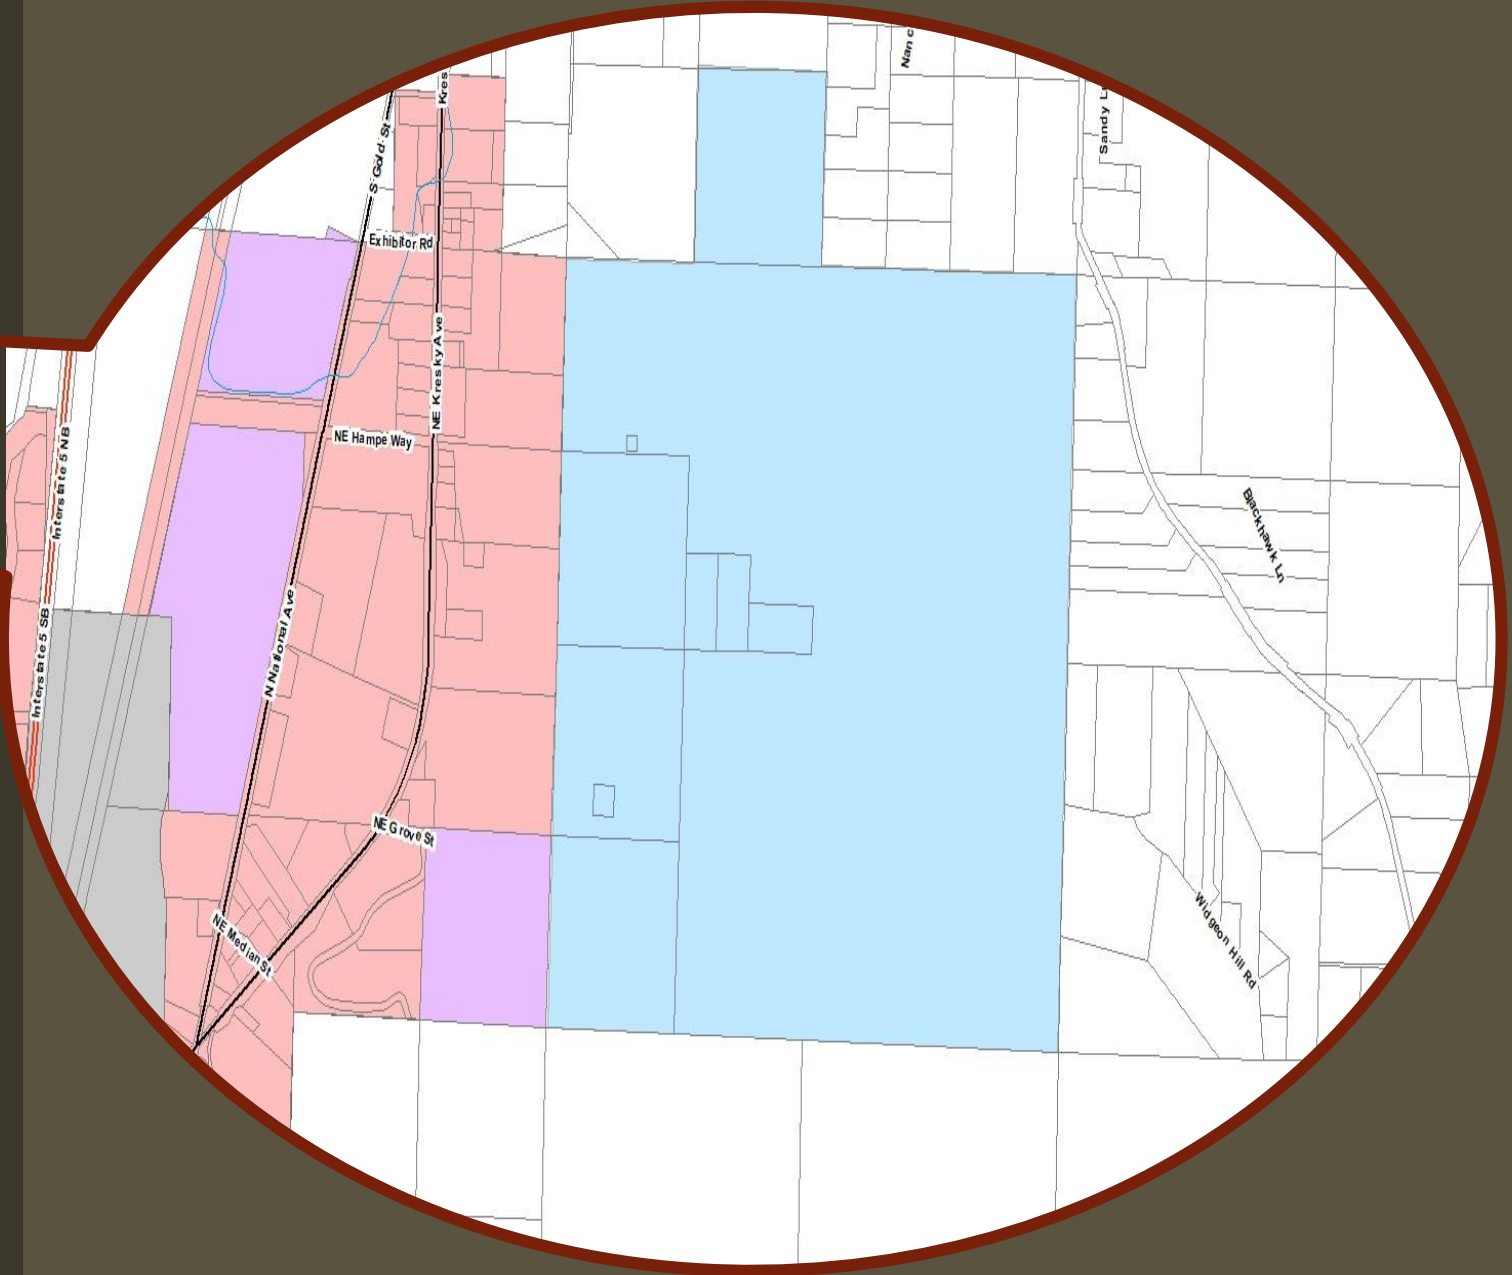

2019 Chehalis Comprehensive Plan Update

September 14, 2020

Legend

Land Use

ZONE

- Commercial
- EPF
- IH / CG
- IL / CG
- Industrial
- Master Plan Development
- Residential
- Residential

Proposed City of Chehalis Land Use Map

Updated: September 9, 2020

Proposed City of Chehalis Land Use Map

Updated: September 9, 2020

Thank You for your time.

Questions???