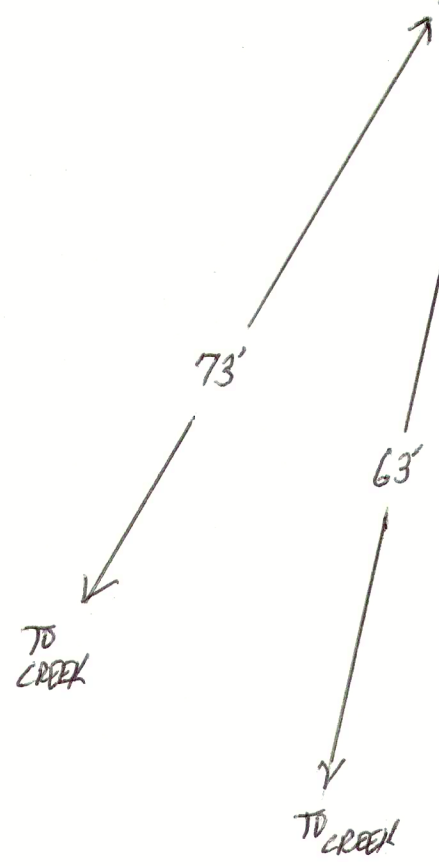

SOLAR

1/4 POWER

1/4 POWER

1/4 POWER

SET BACK 44' FROM HWY BEEELINE

NEW DRIVE

2910 JACKSON HWY - BARRICKLOW HOUSE
3/32" = 1' SITE-PLAN 360-239-9948

28'

78'

HOUSE - NEW

50'

60'

DECK 12'

42'

32'

EXISTING ADU - REMOVE

YARD-LANDSCAPE

OLD DRIVE REMOVE

SEWER - EXISTING

WATER LINE - EXISTING

TO CREEK

130'

59'

0