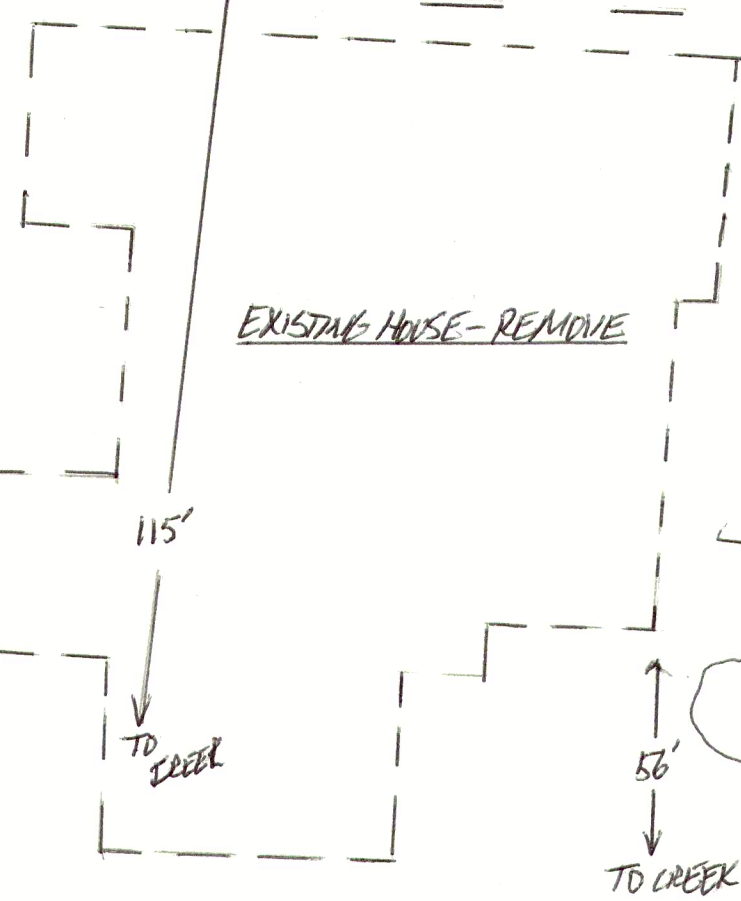

SOLAR

1/4 POWER

1/4 POWER

1/4 POWER

SET BACK 44' FROM HWY BEEELINE

NEW DRIVE

2910 JACKSON HWY - BARRICKLOW HOUSE
3/32" = 1' SITE-PLAN 360-239-9948

28'

78'

HOUSE - NEW

50'

60'

DECK 12'

42'

32'

EXISTING ADU - REMOVE

YARD-LANDSCAPE

OLD DRIVE REMOVE

SEWER - EXISTING

WATER LINE - EXISTING

TO CREEK

130'

59'

0